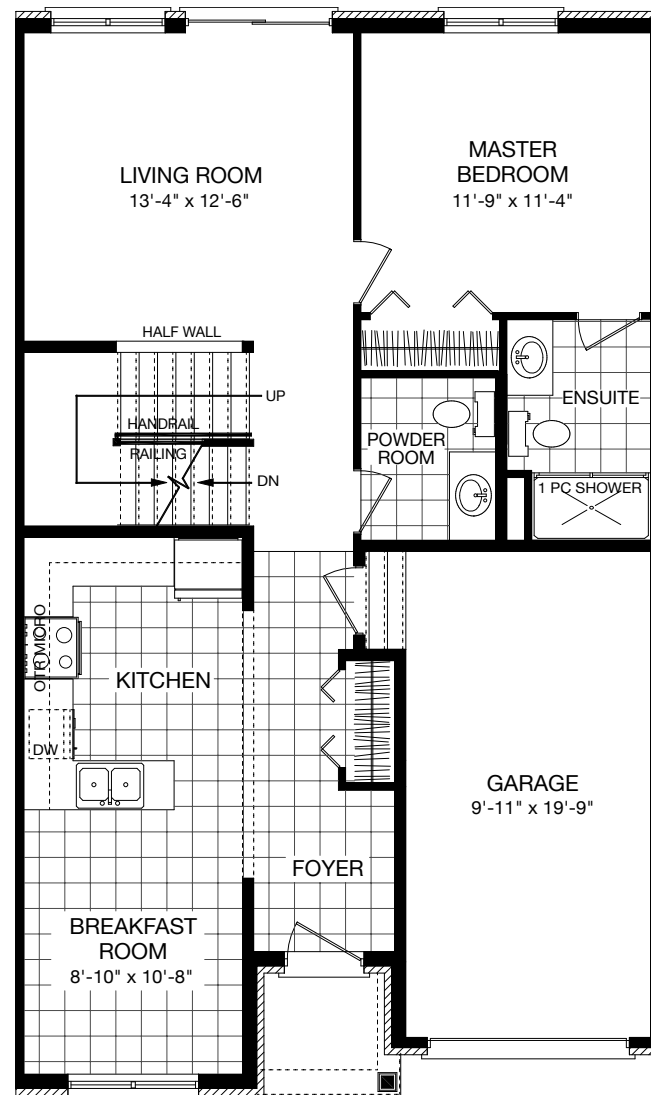

TWO-STOREY TOWNHOMES

ALT. INTERIOR UNIT 1703 SQ. FT.

Renderings are artist's concept. Sizes, materials and specifications are subject to change without notice. E.&O.E.

TWO-STOREY TOWNHOMES

ALT. INTERIOR UNIT 1703 SQ. FT.

MAIN FLOOR

SECOND FLOOR

BASEMENT