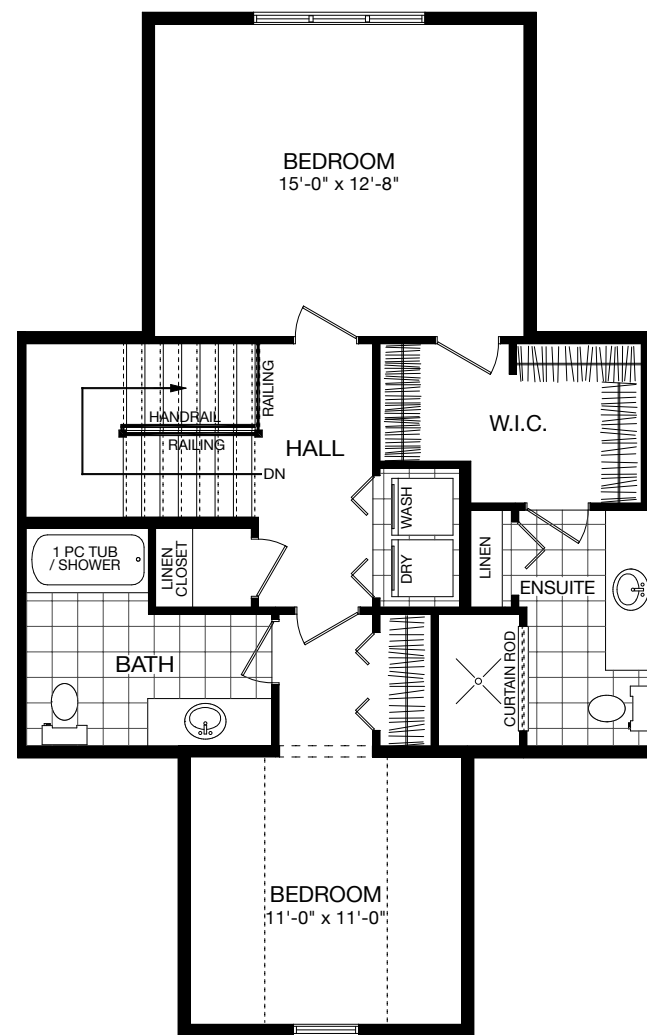

TWO-STOREY TOWNHOMES

ALT. INTERIOR UNIT 1703 SQ. FT.

Renderings are artist's concept. Sizes, materials and specifications are subject to change without notice. E.&O.E.

TWO-STOREY TOWNHOMES

ALT. INTERIOR UNIT 1703 SQ. FT.

MAIN FLOOR

SECOND FLOOR

BASEMENT