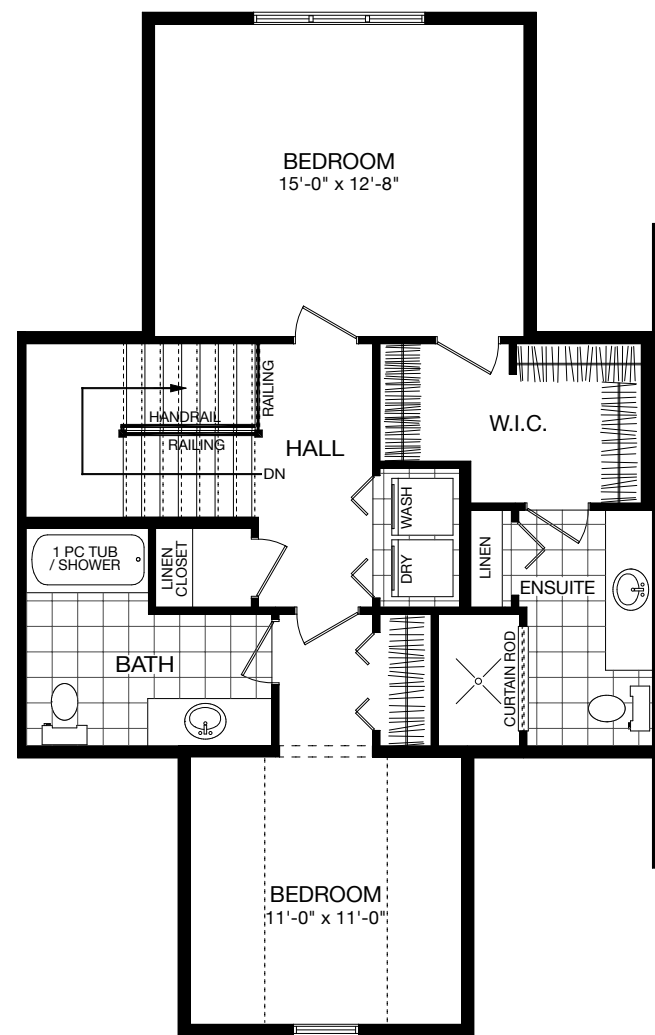

# INTERIOR UNIT 1703 SQ. FT.

Renderings are artist's concept. Sizes, materials and specifications are subject to change without notice. E.&O.E.

TWO-STOREY TOWNHOMES

# INTERIOR UNIT 1703 SQ. FT.

MAIN FLOOR

SECOND FLOOR

BASEMENT