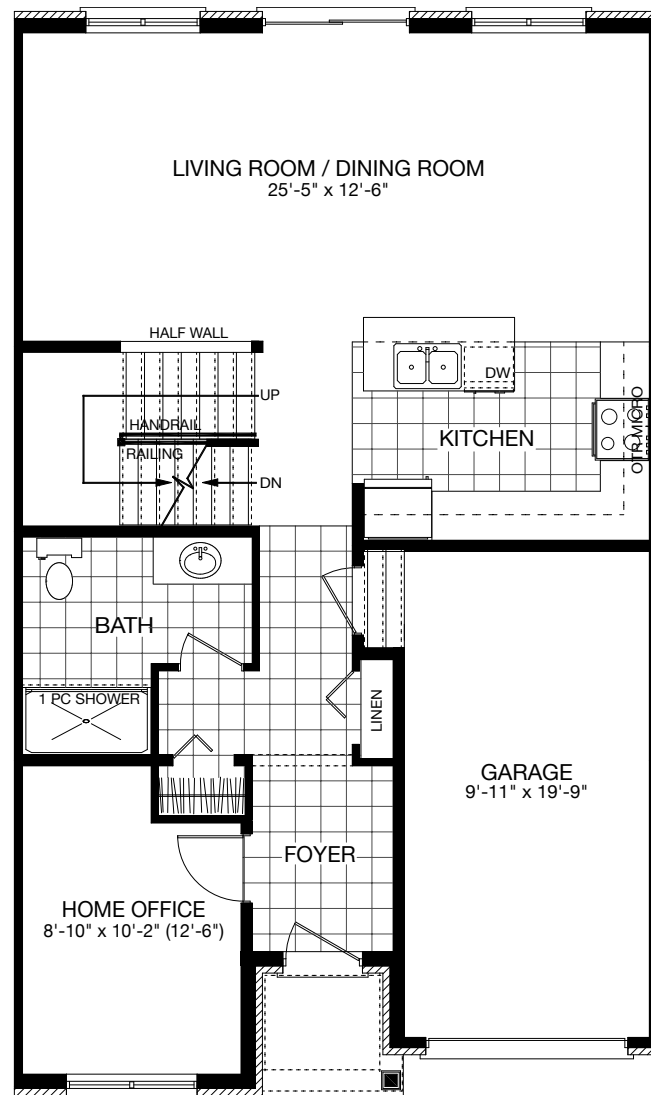

# INTERIOR UNIT 1703 SQ. FT.

Renderings are artist's concept. Sizes, materials and specifications are subject to change without notice. E.&O.E.

TWO-STOREY TOWNHOMES

# INTERIOR UNIT 1703 SQ. FT.

MAIN FLOOR

SECOND FLOOR

BASEMENT