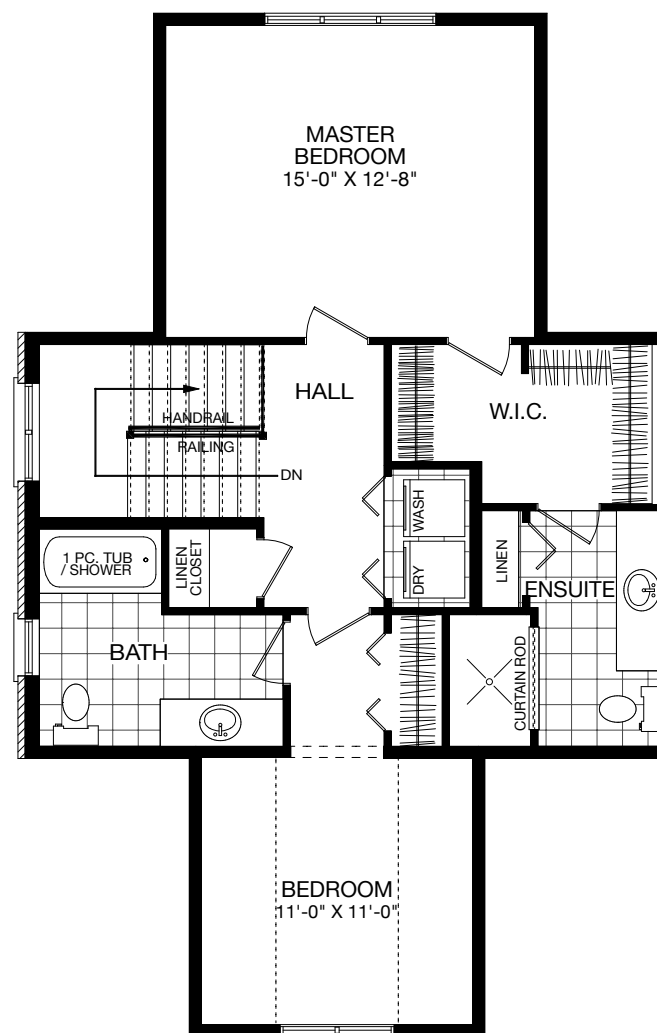

TWO-STOREY TOWNHOMES

EXTERIOR UNIT 1731 SQ. FT.

Renderings are artist's concept. Sizes, materials and specifications are subject to change without notice. E.&O.E.

TWO-STOREY TOWNHOMES

EXTERIOR UNIT 1731 SQ. FT.

MAIN FLOOR

SECOND FLOOR

BASEMENT