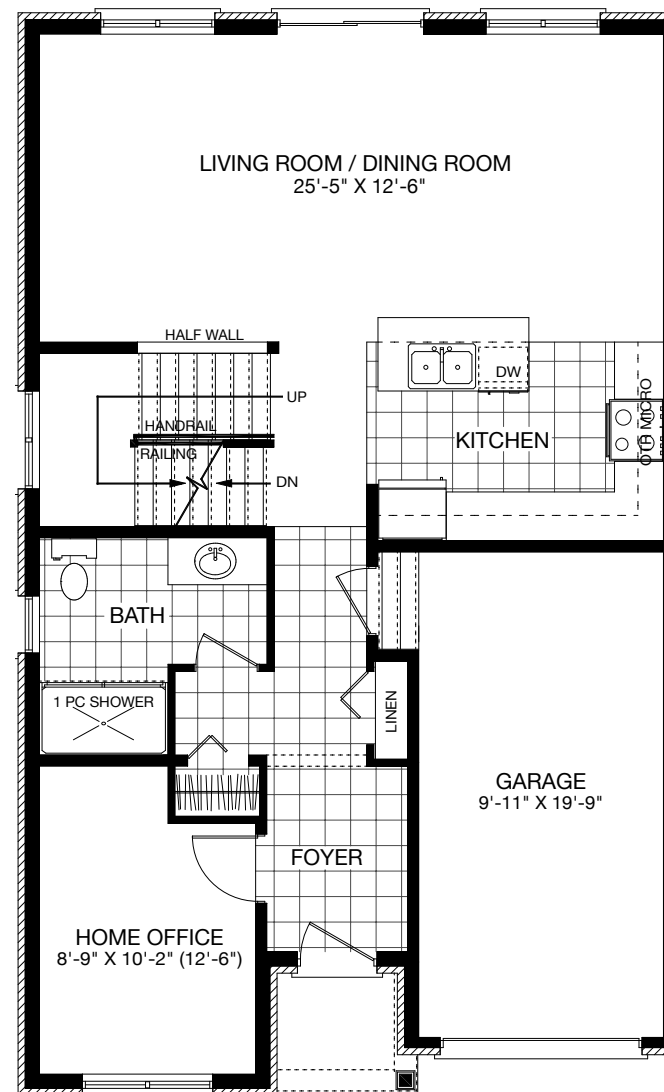

TWO-STOREY TOWNHOMES

EXTERIOR UNIT 1731 SQ. FT.

Renderings are artist's concept. Sizes, materials and specifications are subject to change without notice. E.&O.E.

TWO-STOREY TOWNHOMES

EXTERIOR UNIT 1731 SQ. FT.

MAIN FLOOR

SECOND FLOOR

BASEMENT