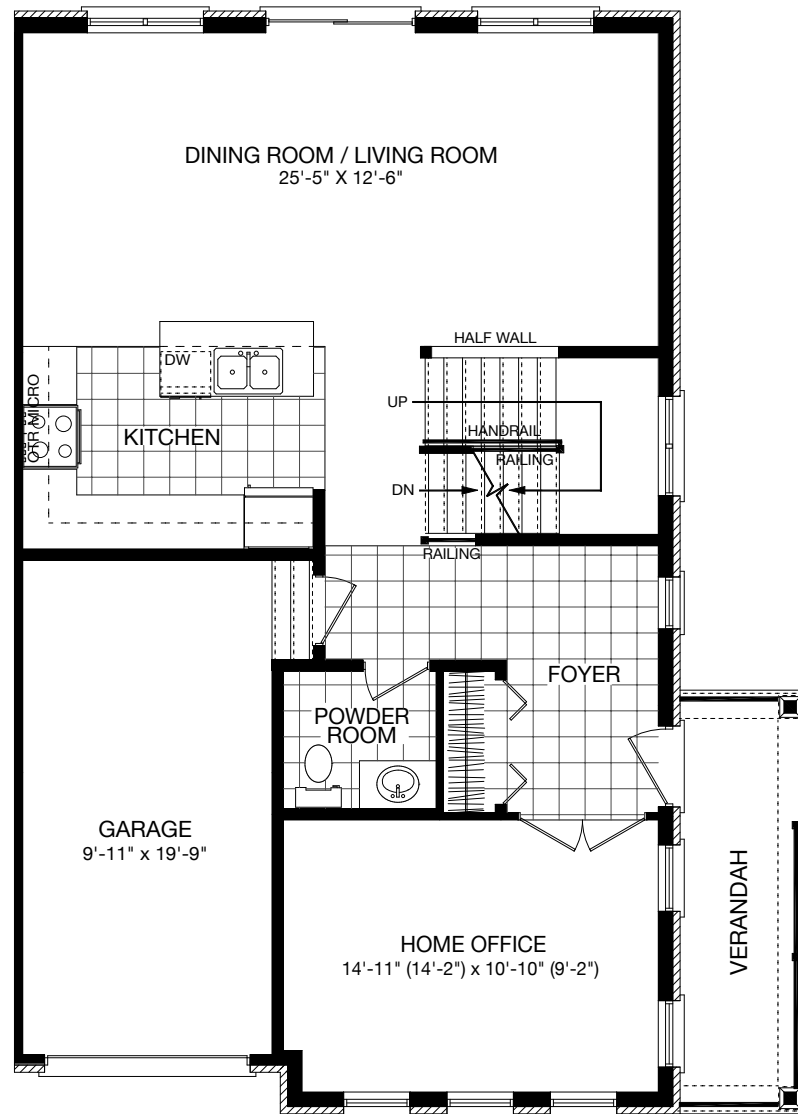

TWO-STOREY TOWNHOMES

**END UNIT** 1757 SQ. FT.

Renderings are artist's concept. Sizes, materials and specifications are subject to change without notice. E.&O.E.

TWO-STOREY TOWNHOMES

# END UNIT 1757 SQ. FT.

MAIN FLOOR

SECOND FLOOR

BASEMENT