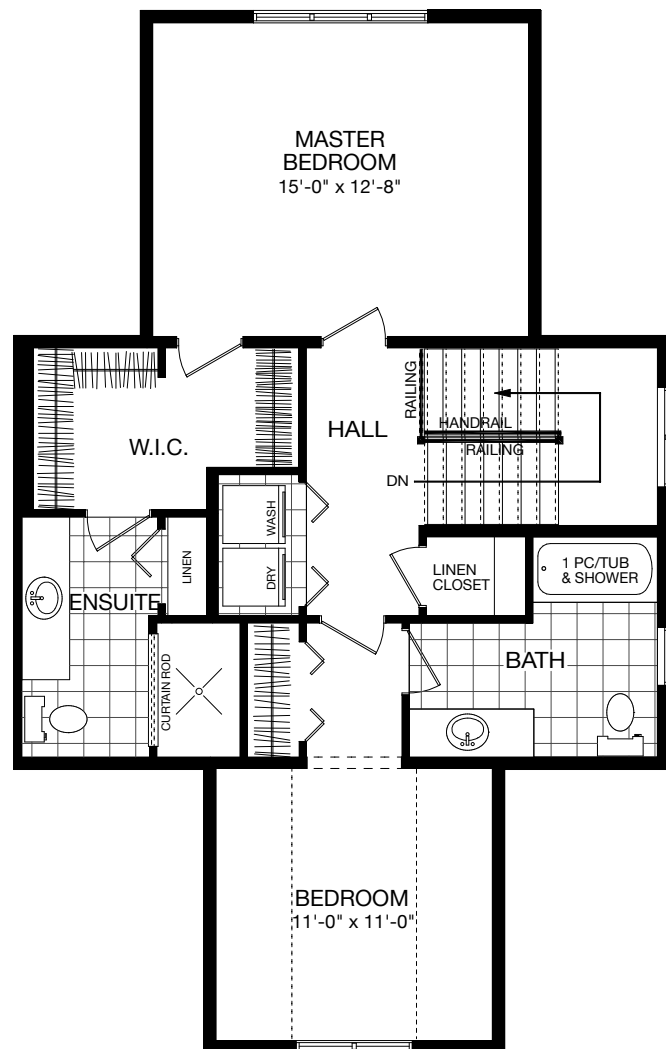

TWO-STOREY TOWNHOMES

**END UNIT** 1757 SQ. FT.

Renderings are artist's concept. Sizes, materials and specifications are subject to change without notice. E.&O.E.

TWO-STOREY TOWNHOMES

# END UNIT 1757 SQ. FT.

MAIN FLOOR

SECOND FLOOR

BASEMENT